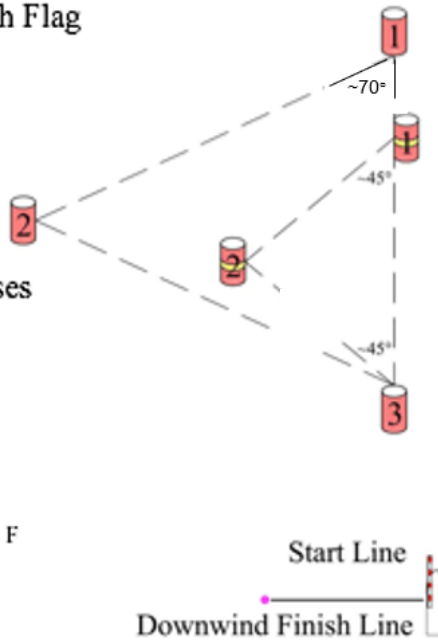

New Plymouth Yacht Club Courses

- Harbour Finish Flag

Downwind Finish Courses

- 1: S 1 3 1 F
- 2: S 1 3 1 3 1 F
- 3: S 1 2 3 1 F
- 4: S 1 2 3 1 2 3 1 F
- 5: S 1 2 3 1 3 1 2 3 1 F
- 6: S 1 3 1 3 1 3 1 F

Upwind Finish Courses

- 11: S 1 3 F
- 12: S 1 3 1 3 F
- 13: S 1 2 3 F
- 14: S 1 2 3 1 2 3 F
- 15: S 1 2 3 1 3 1 2 3 F
- 16: S 1 3 1 3 1 3 F

New Plymouth Yacht Club Sprint Race Courses

3min Starts

Port Course

Course:

Start - 1 - 2 - Finish